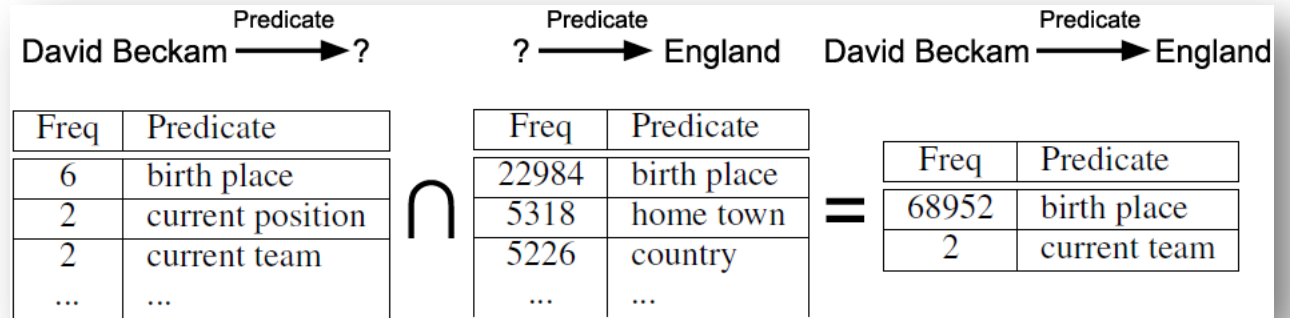

● Main Wikipedia articles, ● Other Wikipedia articles, ● Wikipedia categories

How to label a new link?

How to label a new link?

Recommendation sources

Graph

DBpedia

Wikipedia Templates

Ranking

```

{{Infobox football biography
| name           =
| image          =
| caption        =
| fullname       =
| birth_date     =
| birth_place    =
| height         =
| position       =
| currentclub    =
| clubnumber     =
| youthyears1   =
| youthclubs1    =
| collegeyears1 =