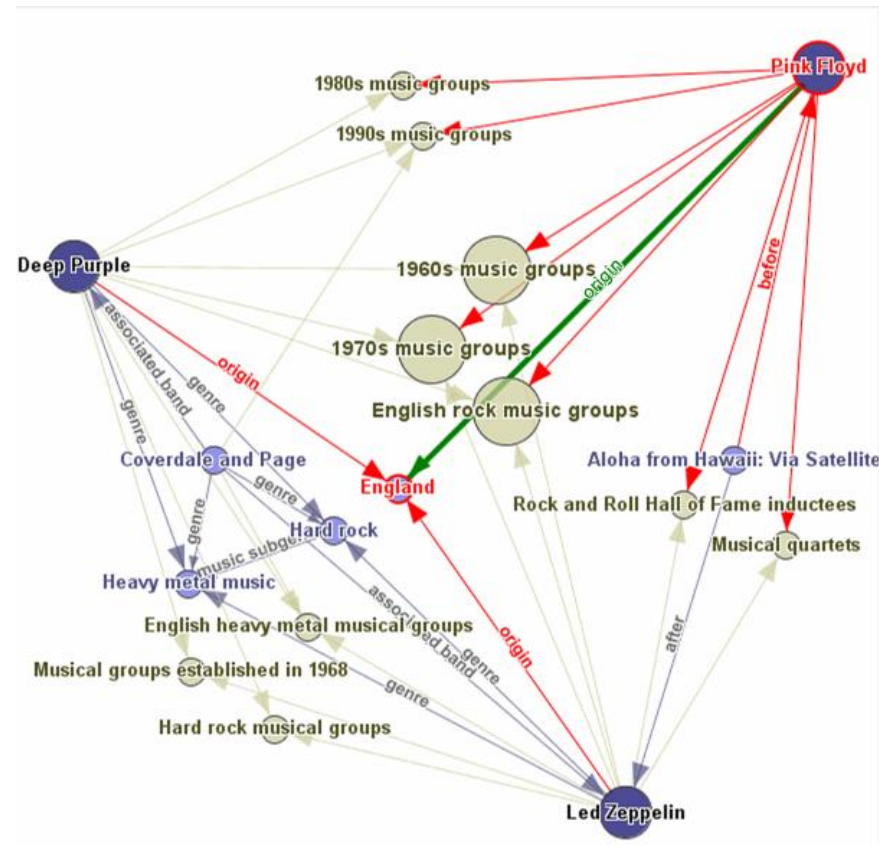

Labels Atlantic, Swan Song

Associated acts Page and Plant, The Honeydrippers, The Yardbirds, Them Crooked Vultures

Website ledzeppelin.com

Former members

- Jimmy Page
- John Paul Jones
- Robert Plant
- John Bonham

Demo

Live demo

<http://wikipedi-online.com>

How to generate a seed node set?

Hits	Article	Hits	Article
26	United_States	6	New_Orleans
11	Bebop	6	Louis_Armstrong
9	Free_jazz	6	Herbie_Hancock
9	Hard_bop	5	Ragtime
9	Miles_Davis	5	Saxophone
8	Blues	5	Rhythm_and_blues
8	Jazz_fusion	5	Avant-garde_jazz
8	Dixieland	5	Big_band
6	Swing_music	5	Modal_jazz
6	Africa	5	Bossa_nova

Table 1: Example collection of the 20 most referenced pages (with occurrence counts) as scraped from the Jazz article on Wikipedia. Note their diversity of 'data types' - places, genres, persons, instruments, and objects.

How to display the data?

	● Led Zeppelin	● Deep Purple	● Pink Floyd
● Aloha from Hawaii: Via Satellite	after ↗		before ↗
● Coverdale and Page	associated band ↗	associated band ↗	
● England	origin ↖	origin ↖	origin ↖
● Hard rock	genre ↖	genre ↖	
● Heavy metal music	genre ↖	genre ↖	
● 1960s music groups	✓	✓	✓
● 1970s music groups	✓	✓	✓
● 1980s music groups	⊘	✓	✓
● 1990s music groups	⊘	✓	✓
● English heavy metal musical groups	✓	✓	⊘
● English rock music groups	✓	✓	✓
● Hard rock musical groups	✓	✓	⊘
● Musical groups established in 1968	✓	✓	⊘
● Musical quartets	✓	⊘	✓
● Rock and Roll Hall of Fame inductees	✓	⊘	✓