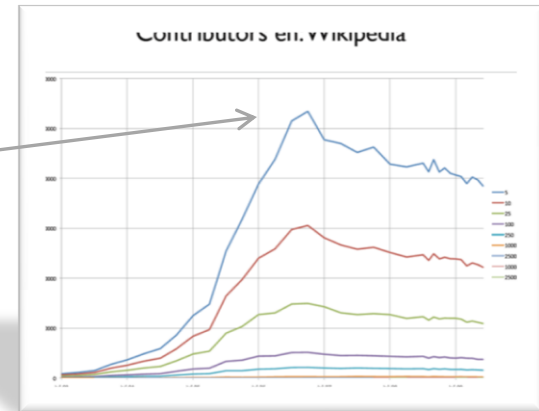

WiGikipedia: Motivation

Decline in Wiki editing
(since 2006)

- Increasingly complex security policies
- Saturation of simpler articles
- Wiki markup is too complicated for the average user

```
{{Other uses}}
{{Use dmy dates|date=July 2011}}
{{Cleanup-rewrite|date=May 2010}}
{{Refimprove|date=April 2009}}
{{Infobox company
|logo = [[File:Caddynew.png|175px]]
|company_name = Cadillac Motor Car Division
|company_type = [[Division
(organization)|Division]] of GM
|foundation = August 22, 1902
|location_city = [[Warren, Michigan|Warren]],
Michigan, U.S.<ref>{{cite web|title=Cadillac
Centennial Anniversary
(brochure)|url=http://www.motorcities.org/pdf/yrt_t
ours_cent_cadillac. pdf}}</ref>
```

(Andrew Lih, Wikimedia Foundation)